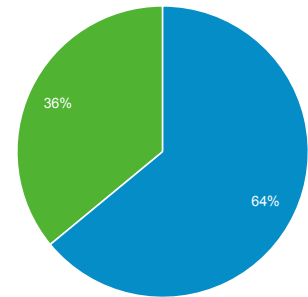

Language	Sessions	% Sessions
1. en-us	1,597	71.04%
2. (not set)	455	20.24%
3. c	62	2.76%
4. pt-br	58	2.58%
5. en	14	0.62%
6. it-it	10	0.44%
7. es-es	6	0.27%
8. fr-fr	6	0.27%
9. ru	6	0.27%
10. el-gr	4	0.18%